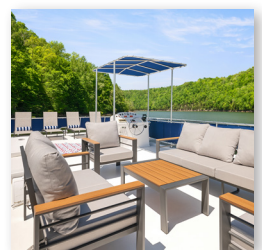

Luxury Venue

Call to Reserve your Cruise Today

(931) 879-7511

www.eastport.info