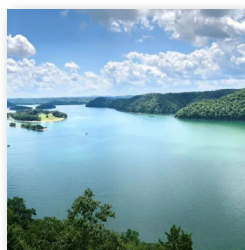

Beautiful Dale Hollow Lake